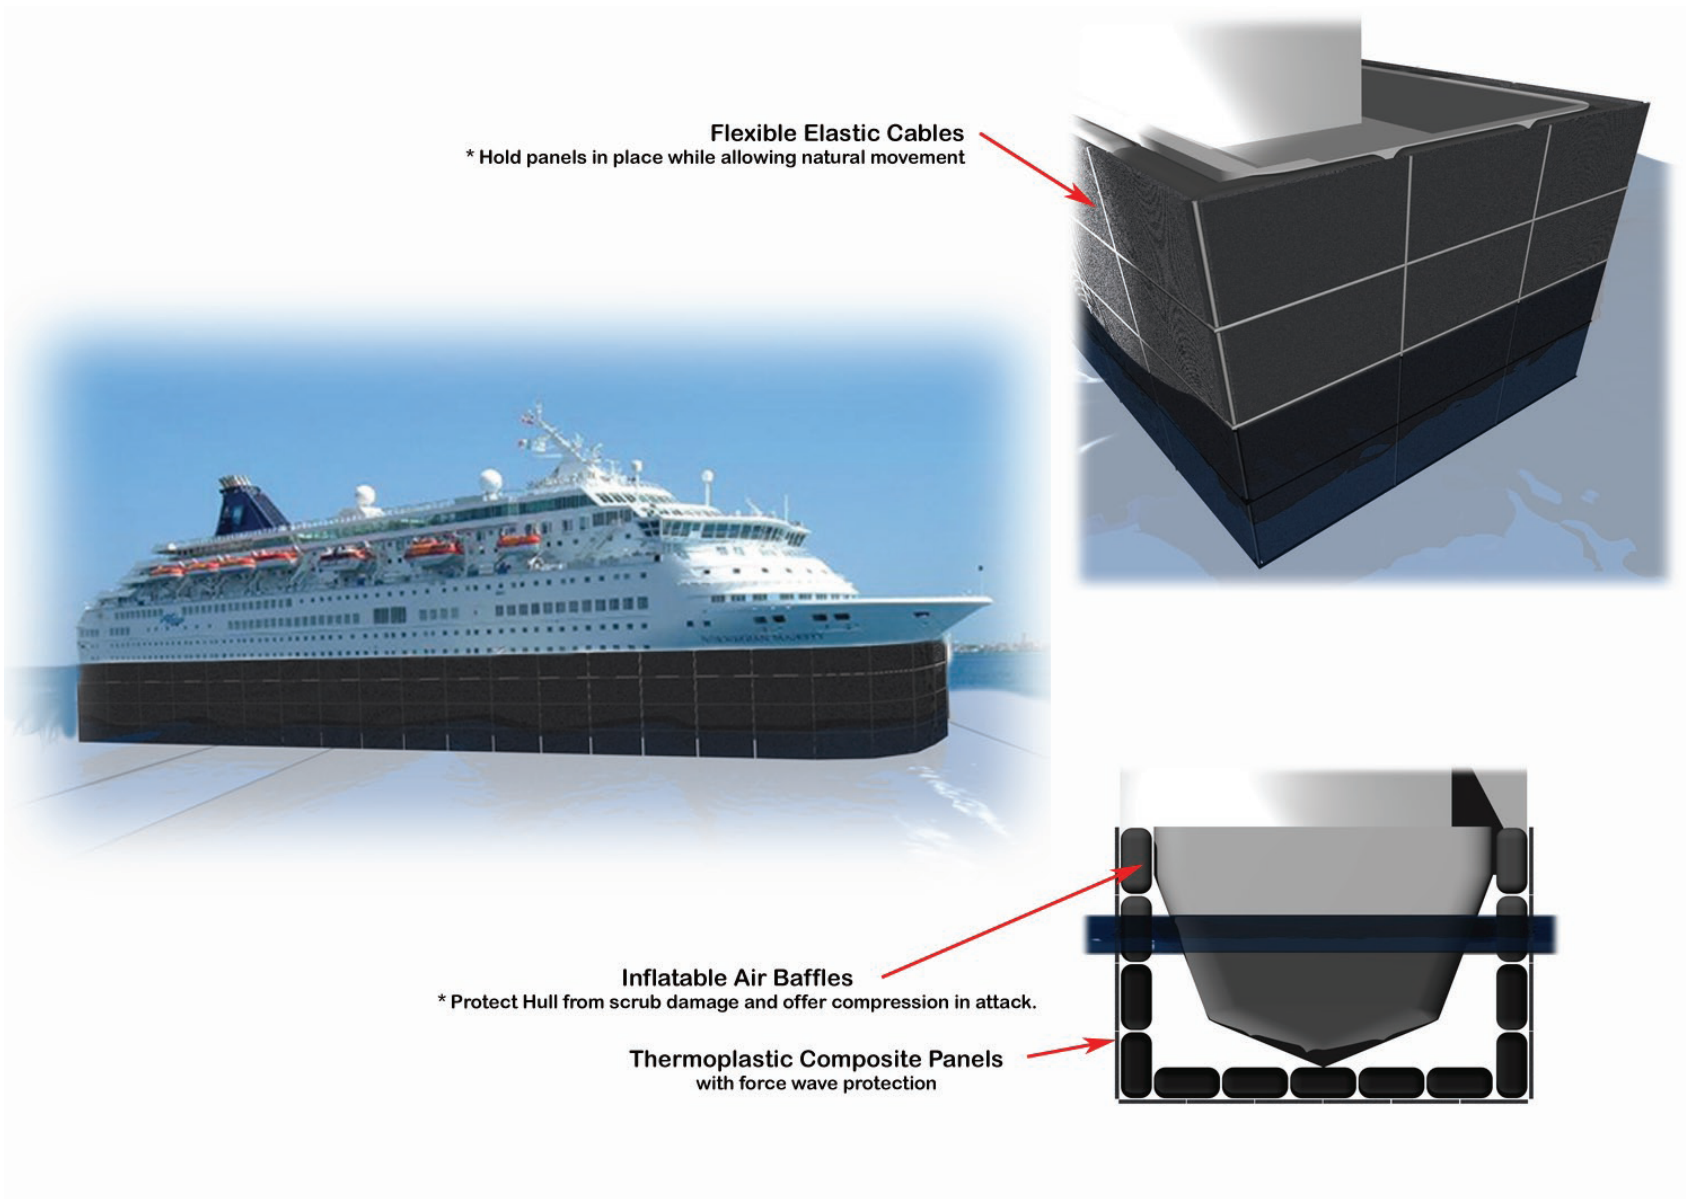

Ship Protection Cocoon

Flexible Elastic Cables
* Hold panels in place while allowing natural movement

Inflatable Air Baffles
* Protect Hull from scrub damage and offer compression in attack.

Thermoplastic Composite Panels
with force wave protection